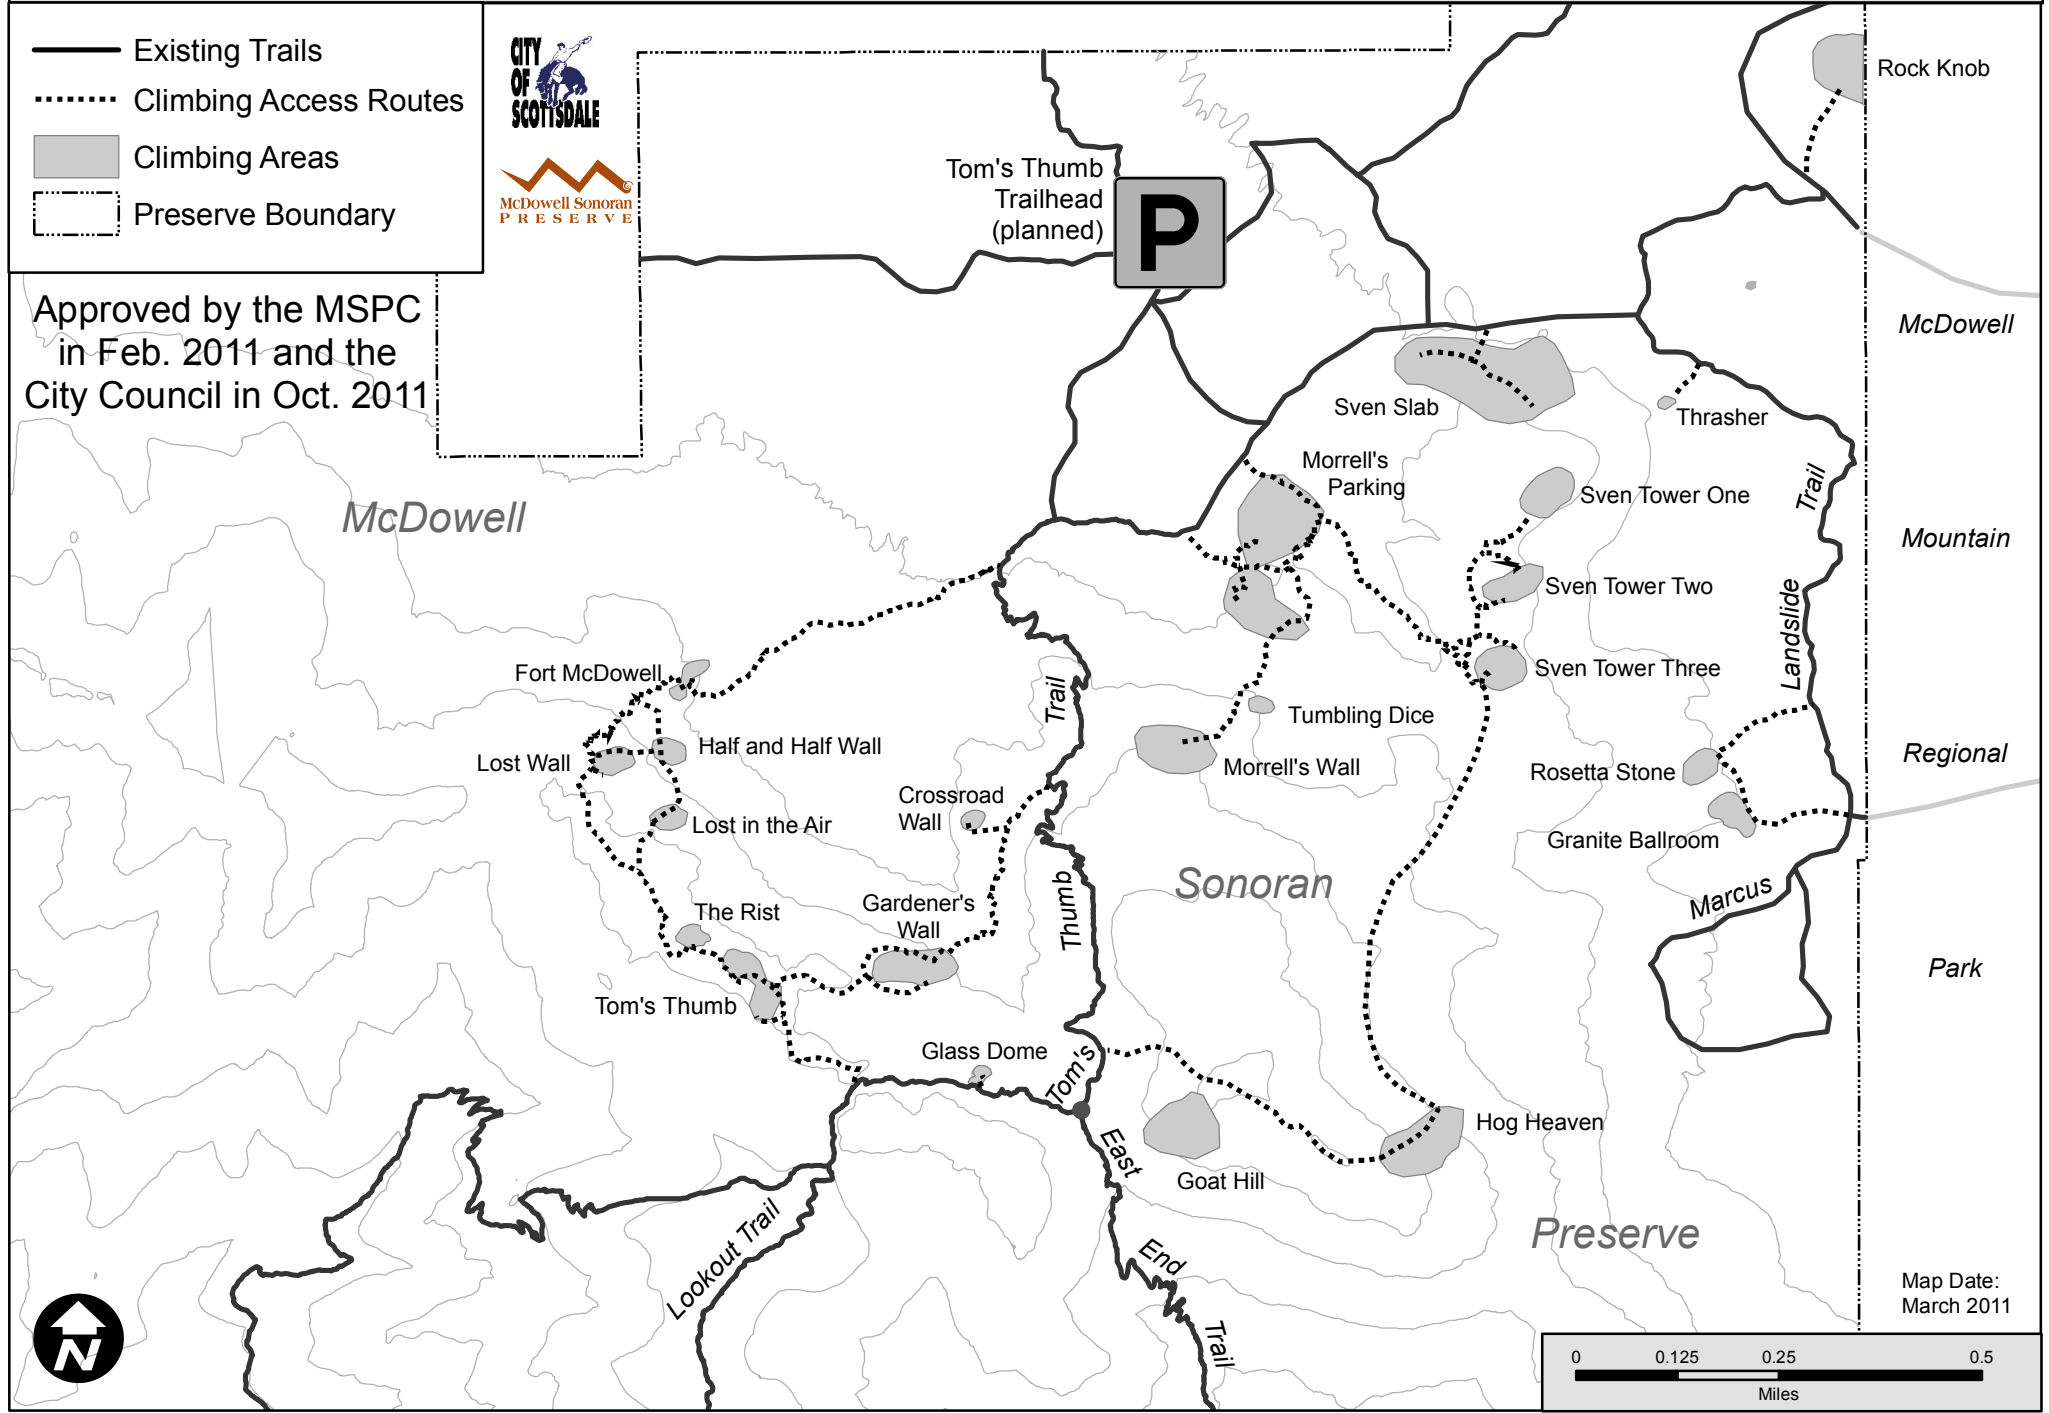

# Conceptual Preserve Rock Climbing Plan - City of Scottsdale - McDowell Sonoran Preserve

-  Existing Trails
-  Climbing Access Routes
-  Climbing Areas
-  Preserve Boundary

Approved by the MSPC  
in Feb. 2011 and the  
City Council in Oct. 2011

Map Date:  
March 2011

Notice: This document is provided for general information purposes only. The City of Scottsdale does not warrant its accuracy, completeness, or suitability for any particular purpose. It should not be relied upon without field verification.